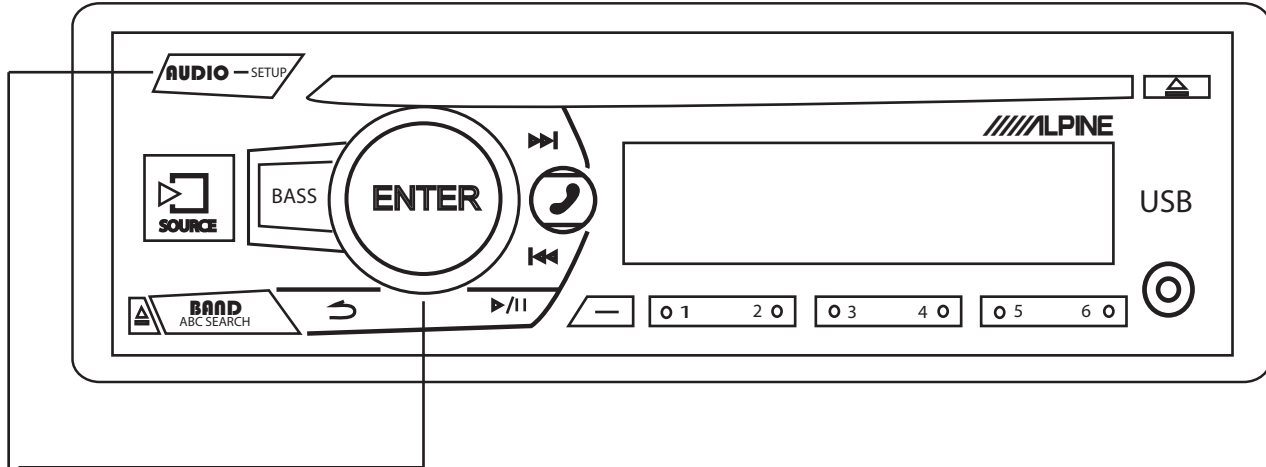

SETTING THE STAY ON MODE FOR CDE-164bt , CDE-154bt & CDE-153bt

- 1: Press and hold setup button for 3 seconds to enter setup menu
- 2: Rotate volume knob to select general and press enter
- 3: Rotate volume knob to select STAY ON and press enter
- 4: Rotate volume knob to select STAY ON time 5 MIN / 15 MIN / 30 MIN
- 5: Press and hold setup button for 3 seconds again to exit out of menu

Once the Stay on time has been selected the music will be paused after the ignition key is turned off (ACC OFF) at the same time the prompt ( PRESS PRESET 6 TO STAY ON ) will scroll once. Press 6 within 15 seconds to continue enjoying music for the selected time period. If 6 is not pressed the unit will power off within 15 seconds.